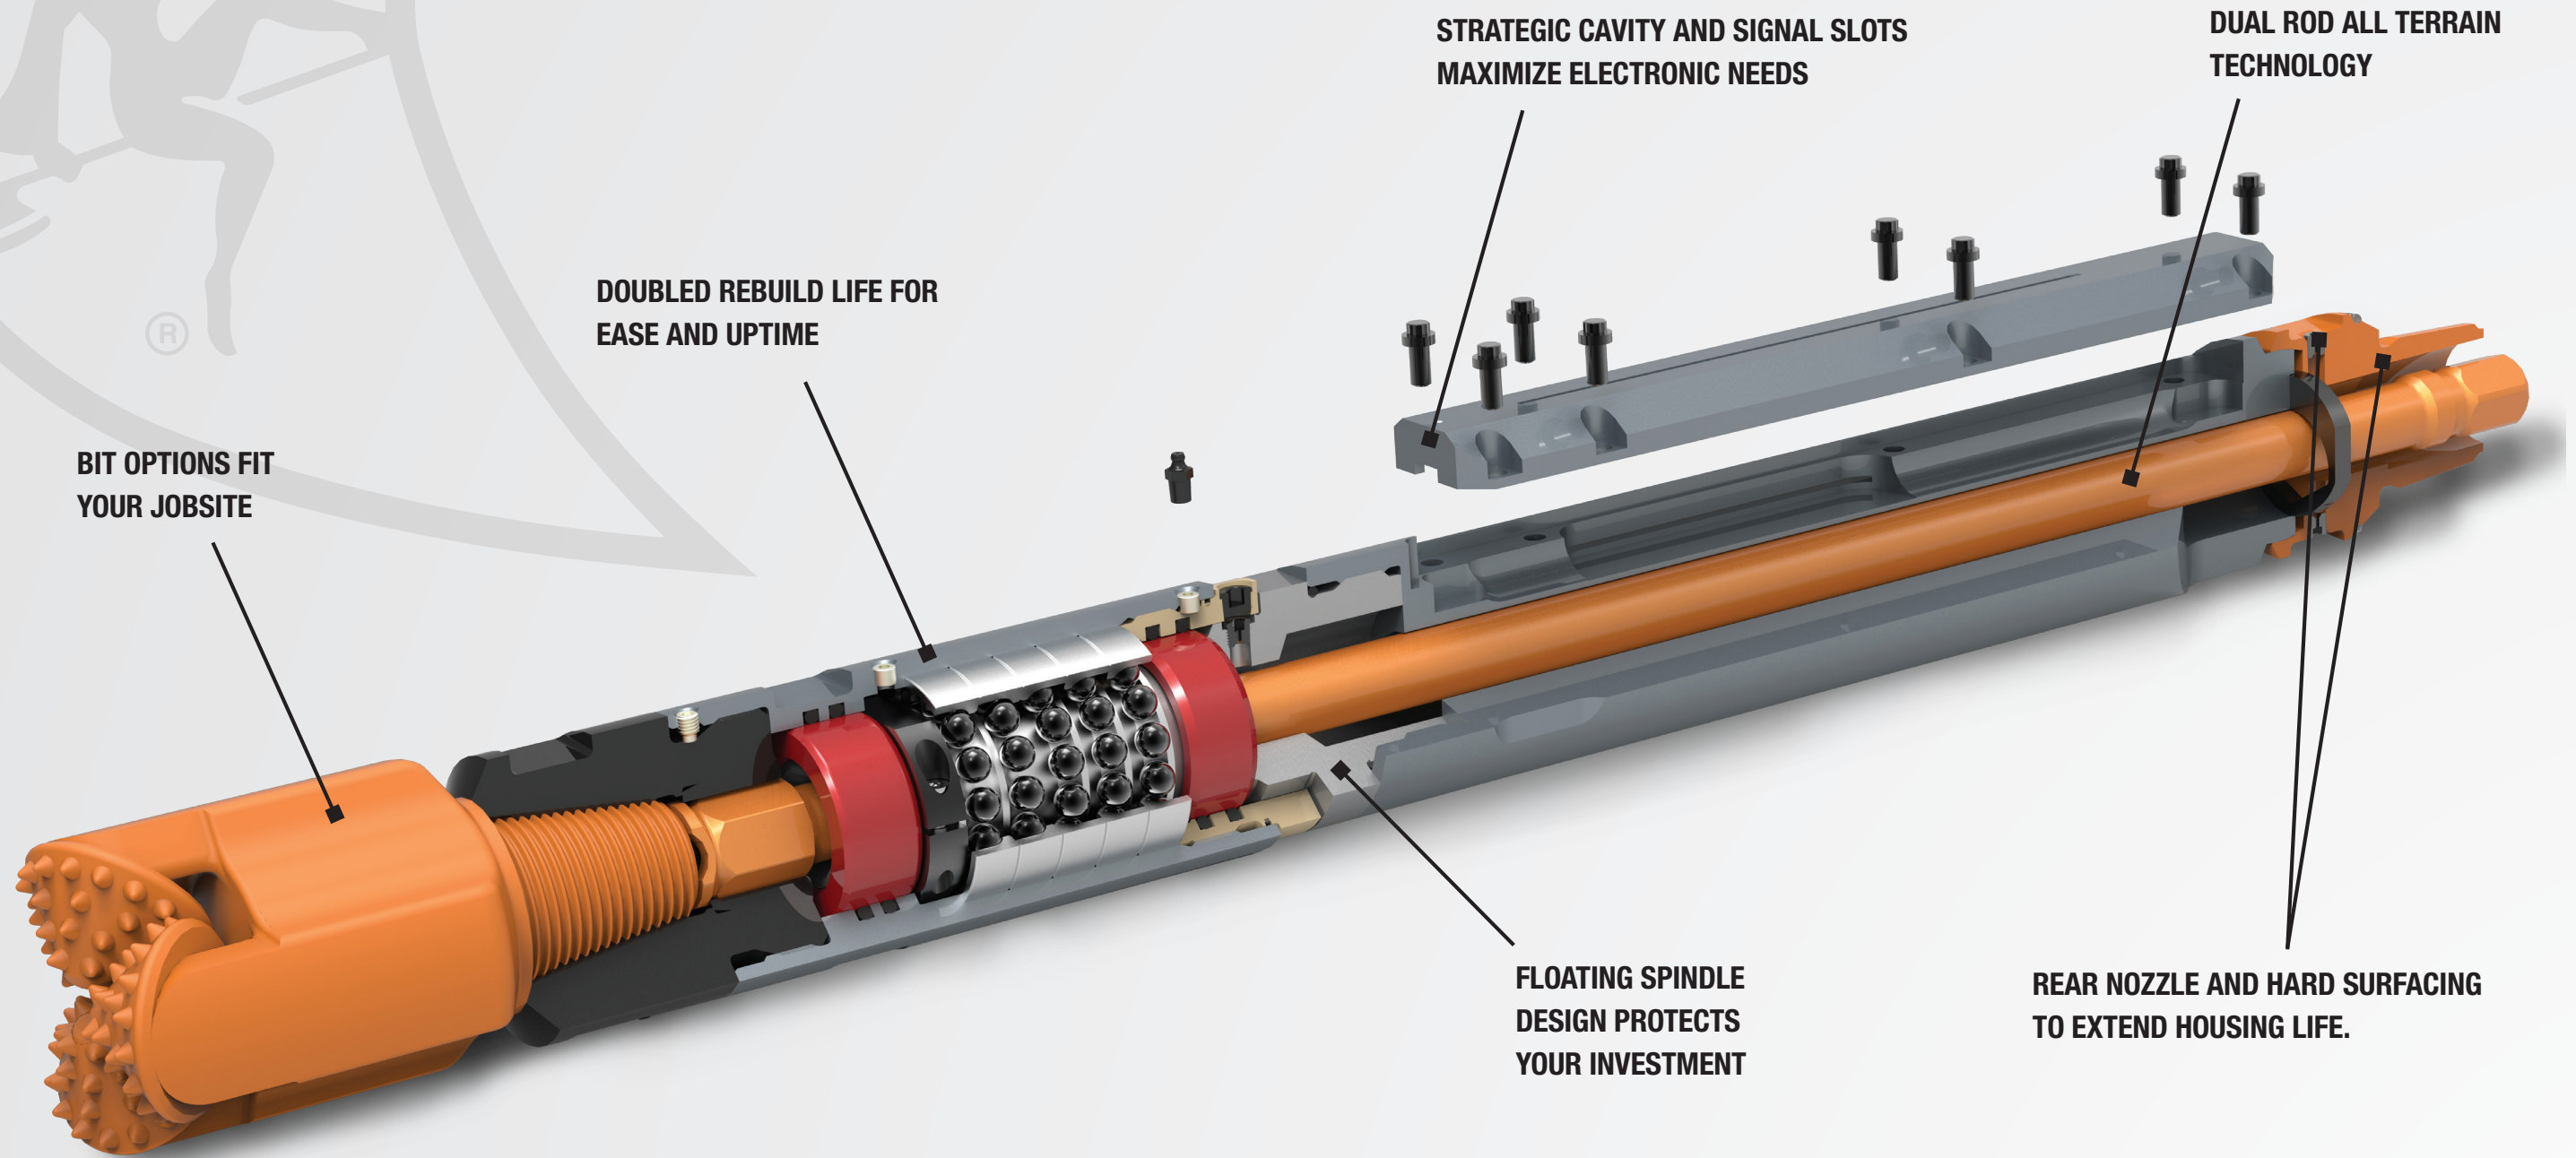

DITCH WITCH® ROCKMASTER®

STRATEGIC CAVITY AND SIGNAL SLOTS
MAXIMIZE ELECTRONIC NEEDS

DUAL ROD ALL TERRAIN
TECHNOLOGY

DOUBLED REBUILD LIFE FOR
EASE AND UPTIME

BIT OPTIONS FIT
YOUR JOBSITE

FLOATING SPINDLE
DESIGN PROTECTS
YOUR INVESTMENT

REAR NOZZLE AND HARD SURFACING
TO EXTEND HOUSING LIFE.